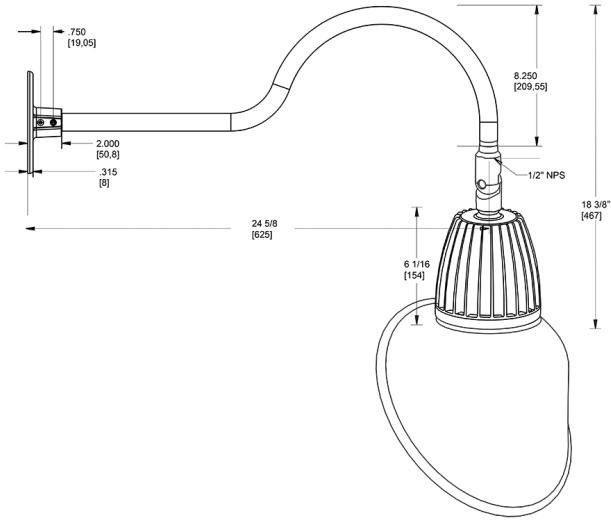

Dimensions

Features

- Adjustable 45° swivel joint
- Superior heat sink
- Die-cast aluminum housing
- 5-Year, No-Compromise Warranty

Ordering Matrix

Family	Wattage	Color Temp	Reflector	Shade	ShadeSize	Finish
GN1LED	26	N	R	AC		R
	13 = 13W 26 = 26W	Y = 3000K Warm N = 4000K Neutral	Blank = Flood R = Rectangular S = Spot	AC = Angled Cone	11 = 11" Blank = 15"	B = Black W = White A = Bronze S = Silver G = Hunter Green YL = Yellow LB = Light Blue BL = Royal Blue BWN = Brown I = Ivory R = Red