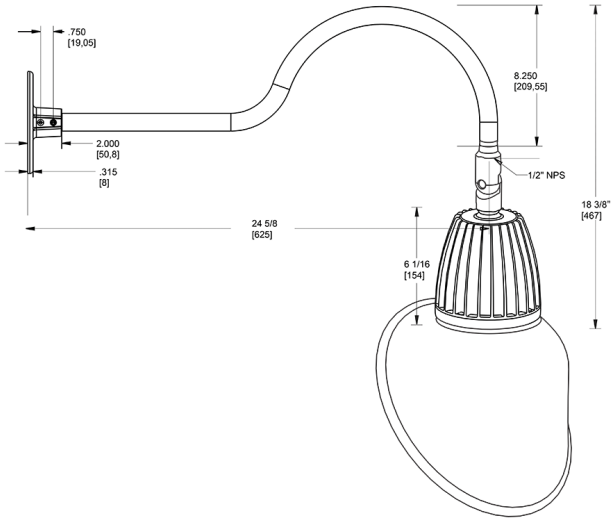

Dimensions

Features

- Adjustable 45° swivel joint
- Superior heat sink
- Die-cast aluminum housing
- 5-Year, No-Compromise Warranty

Ordering Matrix

Family	Wattage	Color Temp	Reflector	Shade	ShadeSize	Finish
GN1LED	26	N	R	AC	11	G
	13 = 13W 26 = 26W	Y = 3000K Warm N = 4000K Neutral	Blank = Flood R = Rectangular S = Spot	AC = Angled Cone	11 = 11" Blank = 15"	B = Black W = White A = Bronze S = Silver G = Hunter Green YL = Yellow LB = Light Blue BL = Royal Blue BWN = Brown I = Ivory R = Red