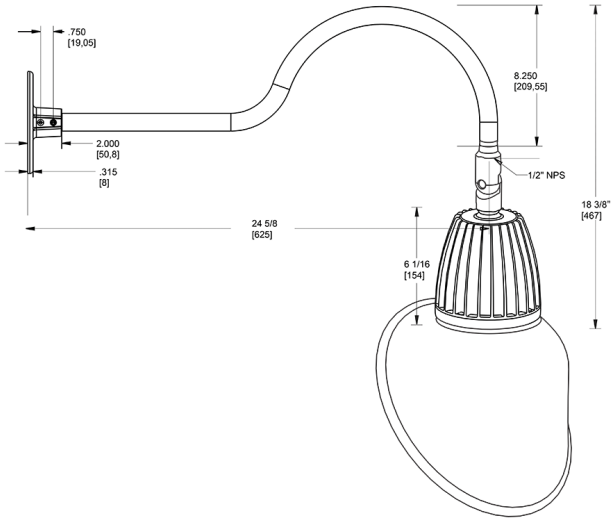

Dimensions

Features

- Adjustable 45° swivel joint
- Superior heat sink
- Die-cast aluminum housing
- 5-Year, No-Compromise Warranty

Ordering Matrix

Family	Wattage	Color Temp	Reflector	Shade	ShadeSize	Finish
GN1LED	26	N	R	AC	11	BL
	13 = 13W 26 = 26W	Y = 3000K Warm N = 4000K Neutral	Blank = Flood R = Rectangular S = Spot	AC = Angled Cone	11 = 11" Blank = 15"	B = Black W = White A = Bronze S = Silver G = Hunter Green YL = Yellow LB = Light Blue BL = Royal Blue BWN = Brown I = Ivory R = Red