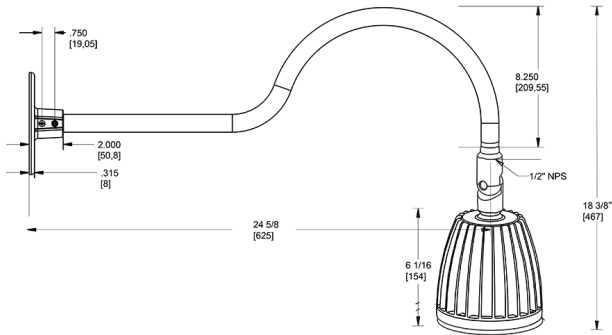

Dimensions

Features

- Adjustable 45° swivel joint
- Superior heat sink
- Die-cast aluminum housing
- 5-Year, No-Compromise Warranty

Ordering Matrix

Family	Wattage	Color Temp	Reflector	Shade	ShadeSize	Finish
GN1LED	26	N				G
	13 = 13W 26 = 26W	Y = 3000K Warm N = 4000K Neutral	Blank = Flood R = Rectangular S = Spot	Blank = No Shade	Blank = No Shade Size	B = Black W = White A = Bronze S = Silver G = Hunter Green YL = Yellow LB = Light Blue BL = Royal Blue BWN = Brown I = Ivory R = Red