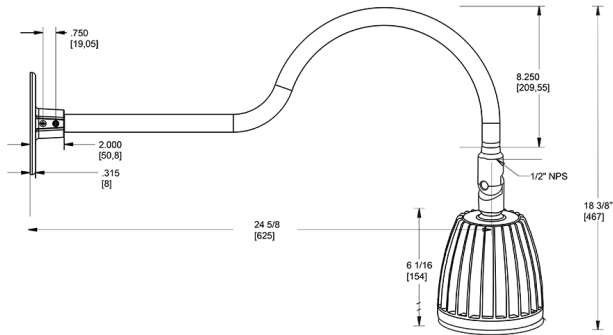

Dimensions

Features

- Adjustable 45° swivel joint
- Superior heat sink
- Die-cast aluminum housing
- 5-Year, No-Compromise Warranty

Ordering Matrix

Family	Wattage	Color Temp	Reflector	Shade	ShadeSize	Finish
GN1LED	26	N				BL
	13 = 13W 26 = 26W	Y = 3000K Warm N = 4000K Neutral	Blank = Flood R = Rectangular S = Spot	Blank = No Shade	Blank = No Shade Size	B = Black W = White A = Bronze S = Silver G = Hunter Green YL = Yellow LB = Light Blue BL = Royal Blue BWN = Brown I = Ivory R = Red