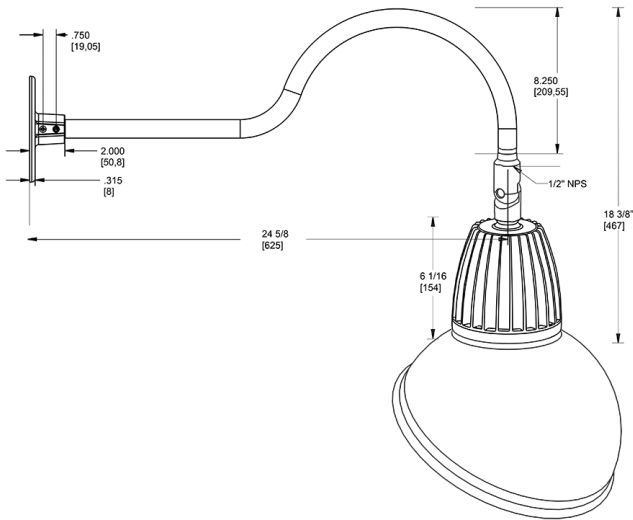

Dimensions

Features

- Adjustable 45° swivel joint
- Superior heat sink
- Die-cast aluminum housing
- 5-Year, No-Compromise Warranty

Ordering Matrix

Family	Wattage	Color Temp	Reflector	Shade	ShadeSize	Finish
GN1LED	26	N		AD		S
	13 = 13W 26 = 26W	Y = 3000K Warm N = 4000K Neutral	Blank = Flood R = Rectangular S = Spot	AD = Angled Dome	11 = 11" Blank = 15"	B = Black W = White A = Bronze S = Silver G = Hunter Green YL = Yellow LB = Light Blue BL = Royal Blue BWN = Brown I = Ivory R = Red