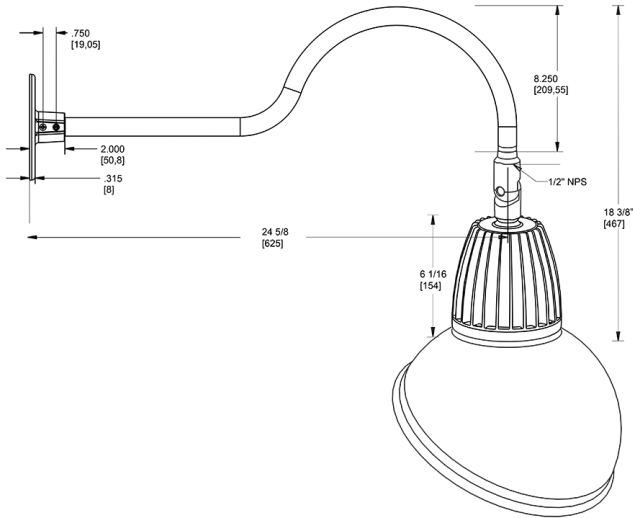

Dimensions

Features

- Adjustable 45° swivel joint
- Superior heat sink
- Die-cast aluminum housing
- 5-Year, No-Compromise Warranty

Ordering Matrix

Family	Wattage	Color Temp	Reflector	Shade	ShadeSize	Finish
GN1LED	26	N		AD		B
	13 = 13W 26 = 26W	Y = 3000K Warm N = 4000K Neutral	Blank = Flood R = Rectangular S = Spot	AD = Angled Dome	11 = 11" Blank = 15"	B = Black W = White A = Bronze S = Silver G = Hunter Green YL = Yellow LB = Light Blue BL = Royal Blue BWN = Brown I = Ivory R = Red