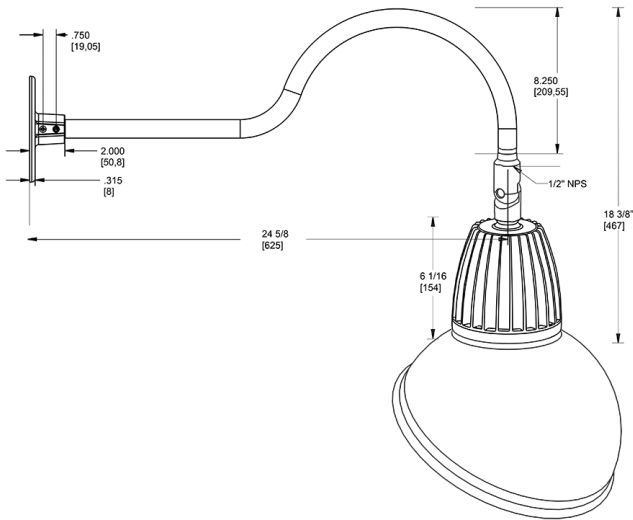

Dimensions

Features

- Adjustable 45° swivel joint
- Superior heat sink
- Die-cast aluminum housing
- 5-Year, No-Compromise Warranty

Ordering Matrix

Family	Wattage	Color Temp	Reflector	Shade	ShadeSize	Finish
GN1LED	26	N		AD		A
	13 = 13W 26 = 26W	Y = 3000K Warm N = 4000K Neutral	Blank = Flood R = Rectangular S = Spot	AD = Angled Dome	11 = 11" Blank = 15"	B = Black W = White A = Bronze S = Silver G = Hunter Green YL = Yellow LB = Light Blue BL = Royal Blue BWN = Brown I = Ivory R = Red