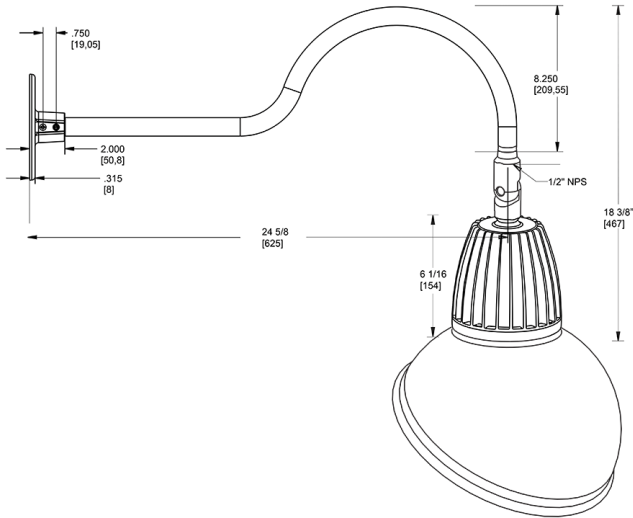

Dimensions

Features

- Adjustable 45° swivel joint
- Superior heat sink
- Die-cast aluminum housing
- 5-Year, No-Compromise Warranty

Ordering Matrix

Family	Wattage	Color Temp	Reflector	Shade	ShadeSize	Finish
GN1LED	26	N		AD	11	W
	13 = 13W 26 = 26W	Y = 3000K Warm N = 4000K Neutral	Blank = Flood R = Rectangular S = Spot	AD = Angled Dome	11 = 11" Blank = 15"	B = Black W = White A = Bronze S = Silver G = Hunter Green YL = Yellow LB = Light Blue BL = Royal Blue BWN = Brown I = Ivory R = Red