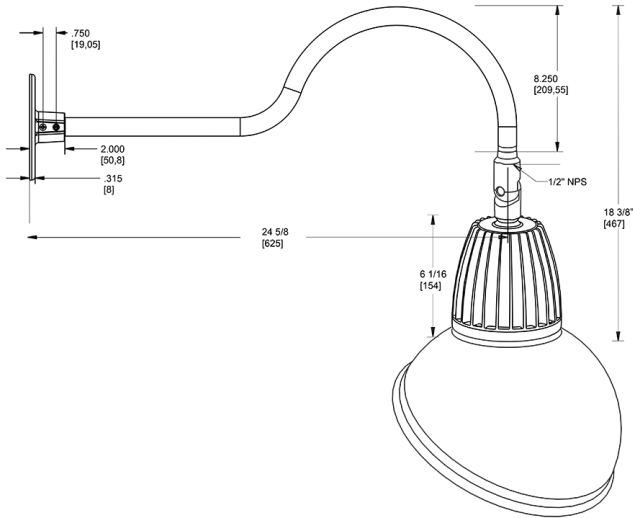

Dimensions

Features

- Adjustable 45° swivel joint
- Superior heat sink
- Die-cast aluminum housing
- 5-Year, No-Compromise Warranty

Ordering Matrix

Family	Wattage	Color Temp	Reflector	Shade	ShadeSize	Finish
GN1LED	26	N		AD	11	R
	13 = 13W 26 = 26W	Y = 3000K Warm N = 4000K Neutral	Blank = Flood R = Rectangular S = Spot	AD = Angled Dome	11 = 11" Blank = 15"	B = Black W = White A = Bronze S = Silver G = Hunter Green YL = Yellow LB = Light Blue BL = Royal Blue BWN = Brown I = Ivory R = Red