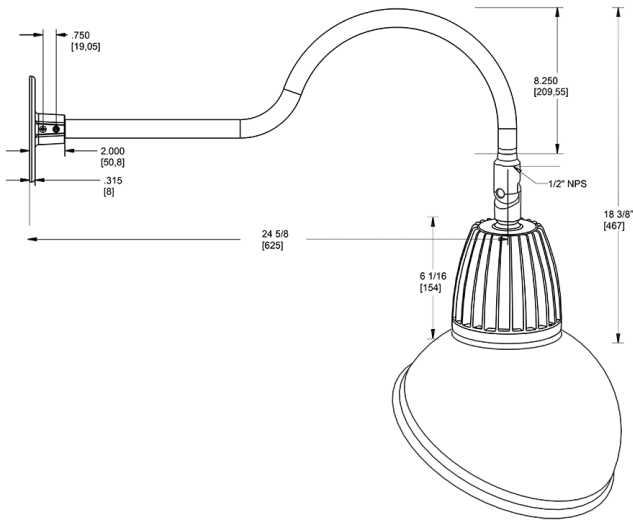

Dimensions

Features

- Adjustable 45° swivel joint
- Superior heat sink
- Die-cast aluminum housing
- 5-Year, No-Compromise Warranty

Ordering Matrix

Family	Wattage	Color Temp	Reflector	Shade	ShadeSize	Finish
GN1LED	26	N		AD	11	I
	13 = 13W 26 = 26W	Y = 3000K Warm N = 4000K Neutral	Blank = Flood R = Rectangular S = Spot	AD = Angled Dome	11 = 11" Blank = 15"	B = Black W = White A = Bronze S = Silver G = Hunter Green YL = Yellow LB = Light Blue BL = Royal Blue BWN = Brown I = Ivory R = Red