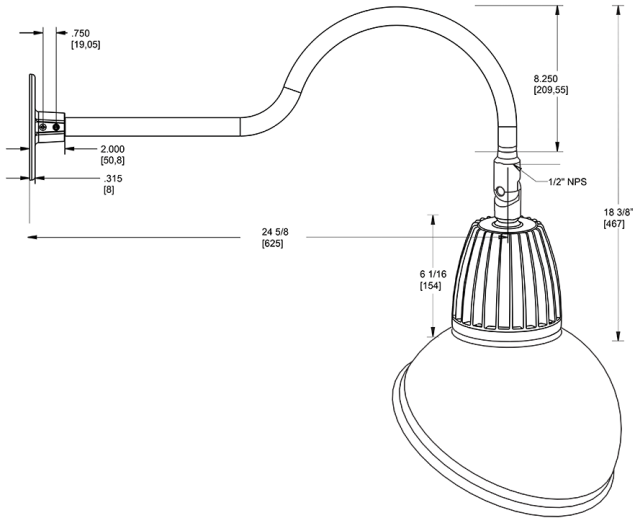

Dimensions

Features

- Adjustable 45° swivel joint
- Superior heat sink
- Die-cast aluminum housing
- 5-Year, No-Compromise Warranty

Ordering Matrix

Family	Wattage	Color Temp	Reflector	Shade	ShadeSize	Finish
GN1LED	26	N		AD	11	B
	13 = 13W 26 = 26W	Y = 3000K Warm N = 4000K Neutral	Blank = Flood R = Rectangular S = Spot	AD = Angled Dome	11 = 11" Blank = 15"	B = Black W = White A = Bronze S = Silver G = Hunter Green YL = Yellow LB = Light Blue BL = Royal Blue BWN = Brown I = Ivory R = Red