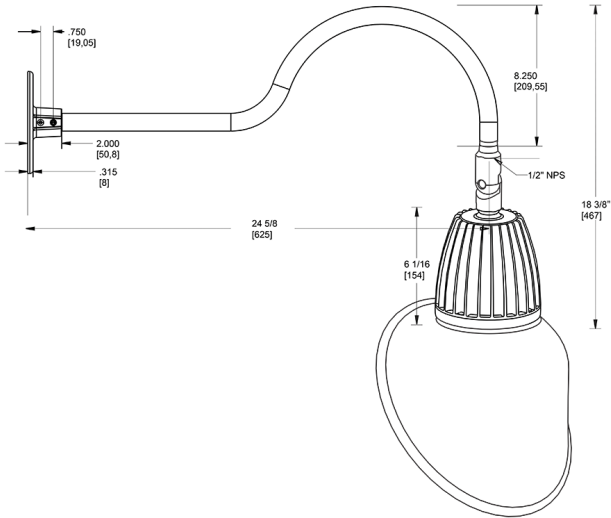

Dimensions

Features

- Adjustable 45° swivel joint
- Superior heat sink
- Die-cast aluminum housing
- 5-Year, No-Compromise Warranty

Ordering Matrix

Family	Wattage	Color Temp	Reflector	Shade	ShadeSize	Finish
GN1LED	26	N		AC		S
	13 = 13W 26 = 26W	Y = 3000K Warm N = 4000K Neutral	Blank = Flood R = Rectangular S = Spot	AC = Angled Cone	11 = 11" Blank = 15"	B = Black W = White A = Bronze S = Silver G = Hunter Green YL = Yellow LB = Light Blue BL = Royal Blue BWN = Brown I = Ivory R = Red