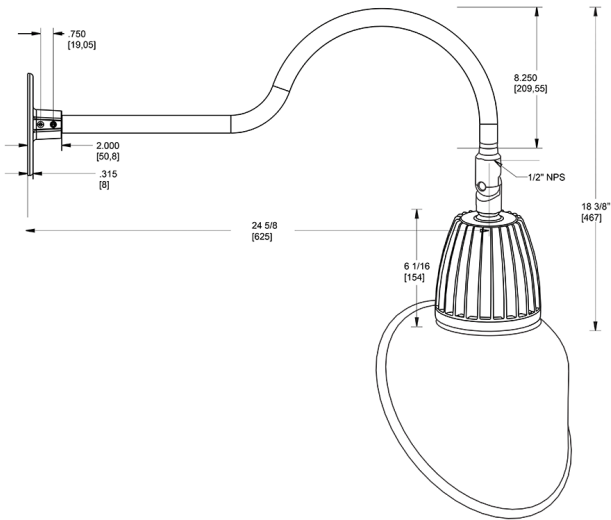

Dimensions

Features

- Adjustable 45° swivel joint
- Superior heat sink
- Die-cast aluminum housing
- 5-Year, No-Compromise Warranty

Ordering Matrix

Family	Wattage	Color Temp	Reflector	Shade	ShadeSize	Finish
GN1LED	26	N		AC		R
	13 = 13W 26 = 26W	Y = 3000K Warm N = 4000K Neutral	Blank = Flood R = Rectangular S = Spot	AC = Angled Cone	11 = 11" Blank = 15"	B = Black W = White A = Bronze S = Silver G = Hunter Green YL = Yellow LB = Light Blue BL = Royal Blue BWN = Brown I = Ivory R = Red