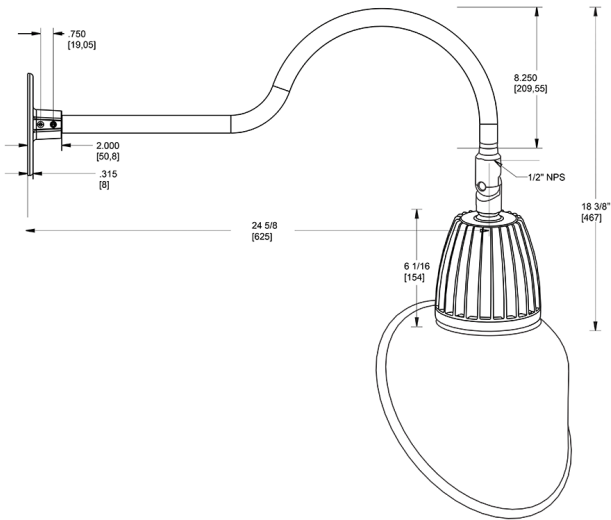

Dimensions

Features

- Adjustable 45° swivel joint
- Superior heat sink
- Die-cast aluminum housing
- 5-Year, No-Compromise Warranty

Ordering Matrix

Family	Wattage	Color Temp	Reflector	Shade	ShadeSize	Finish
GN1LED	26	N		AC		I
	13 = 13W 26 = 26W	Y = 3000K Warm N = 4000K Neutral	Blank = Flood R = Rectangular S = Spot	AC = Angled Cone	11 = 11" Blank = 15"	B = Black W = White A = Bronze S = Silver G = Hunter Green YL = Yellow LB = Light Blue BL = Royal Blue BWN = Brown I = Ivory R = Red