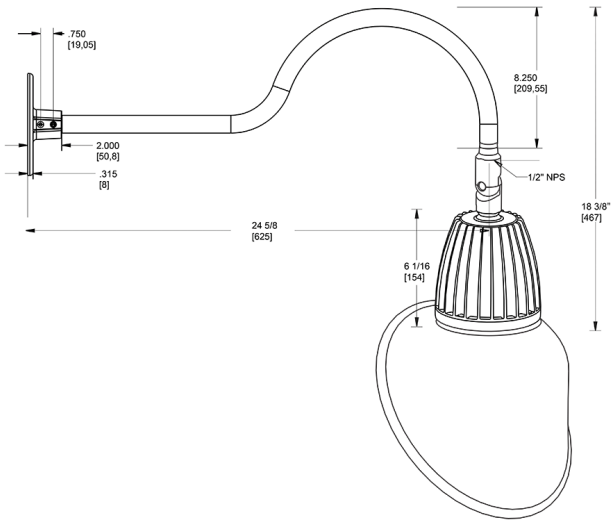

Dimensions

Features

- Adjustable 45° swivel joint
- Superior heat sink
- Die-cast aluminum housing
- 5-Year, No-Compromise Warranty

Ordering Matrix

Family	Wattage	Color Temp	Reflector	Shade	ShadeSize	Finish
GN1LED	26	N		AC		A
	13 = 13W 26 = 26W	Y = 3000K Warm N = 4000K Neutral	Blank = Flood R = Rectangular S = Spot	AC = Angled Cone	11 = 11" Blank = 15"	B = Black W = White A = Bronze S = Silver G = Hunter Green YL = Yellow LB = Light Blue BL = Royal Blue BWN = Brown I = Ivory R = Red