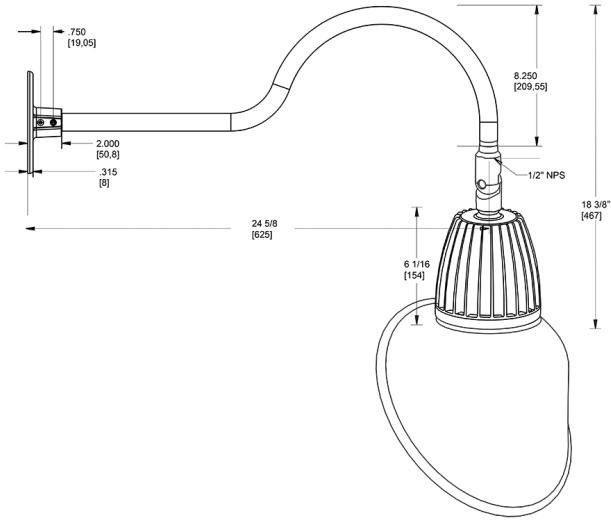

Dimensions

Features

- Adjustable 45° swivel joint
- Superior heat sink
- Die-cast aluminum housing
- 5-Year, No-Compromise Warranty

Ordering Matrix

Family	Wattage	Color Temp	Reflector	Shade	ShadeSize	Finish
GN1LED	26	N		AC	11	S
	13 = 13W 26 = 26W	Y = 3000K Warm N = 4000K Neutral	Blank = Flood R = Rectangular S = Spot	AC = Angled Cone	11 = 11" Blank = 15"	B = Black W = White A = Bronze S = Silver G = Hunter Green YL = Yellow LB = Light Blue BL = Royal Blue BWN = Brown I = Ivory R = Red