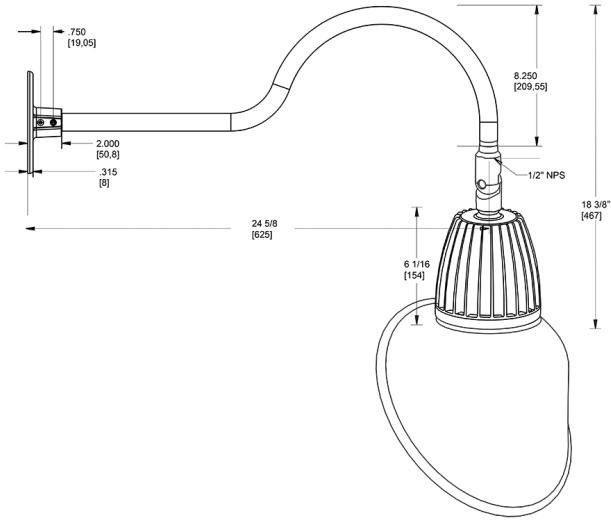

Dimensions

Features

- Adjustable 45° swivel joint
- Superior heat sink
- Die-cast aluminum housing
- 5-Year, No-Compromise Warranty

Ordering Matrix

Family	Wattage	Color Temp	Reflector	Shade	ShadeSize	Finish
GN1LED	26	N		AC	11	BWN
	13 = 13W 26 = 26W	Y = 3000K Warm N = 4000K Neutral	Blank = Flood R = Rectangular S = Spot	AC = Angled Cone	11 = 11" Blank = 15"	B = Black W = White A = Bronze S = Silver G = Hunter Green YL = Yellow LB = Light Blue BL = Royal Blue BWN = Brown I = Ivory R = Red