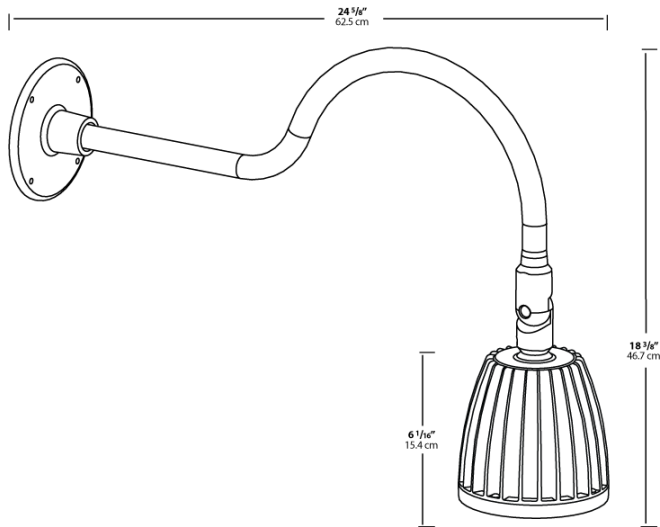

Dimensions

Features

- Adjustable 45° swivel joint
- Superior heat sink
- Die-cast aluminum housing
- 5-Year, No-Compromise Warranty

Ordering Matrix

Family	Wattage	Color Temp	Reflector	Shade	ShadeSize	Finish
GN1LED	13	Y				W
	13 = 13W 26 = 26W	Y = 3000K Warm N = 4000K Neutral	Blank = Flood R = Rectangular S = Spot	Blank = No Shade	Blank = No Shade Size	B = Black W = White A = Bronze S = Silver G = Hunter Green YL = Yellow LB = Light Blue BL = Royal Blue BWN = Brown I = Ivory R = Red