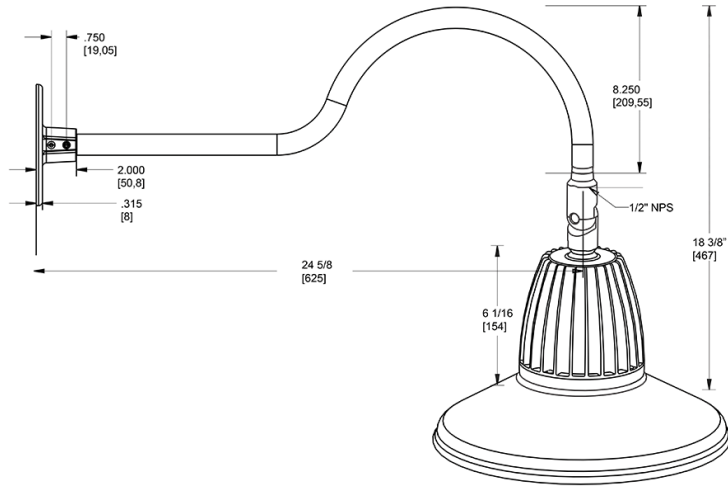

Dimensions

Features

- Adjustable 45° swivel joint
- Superior heat sink
- Die-cast aluminum housing
- 5-Year, No-Compromise Warranty

Ordering Matrix

Family	Wattage	Color Temp	Reflector	Shade	ShadeSize	Finish
GN1LED	13	Y		ST		BWN
	13 = 13W 26 = 26W	Y = 3000K Warm N = 4000K Neutral	Blank = Flood R = Rectangular S = Spot	ST = Straight Shade	11 = 11" Blank = 15"	B = Black W = White A = Bronze S = Silver G = Hunter Green YL = Yellow LB = Light Blue BL = Royal Blue BWN = Brown I = Ivory R = Red