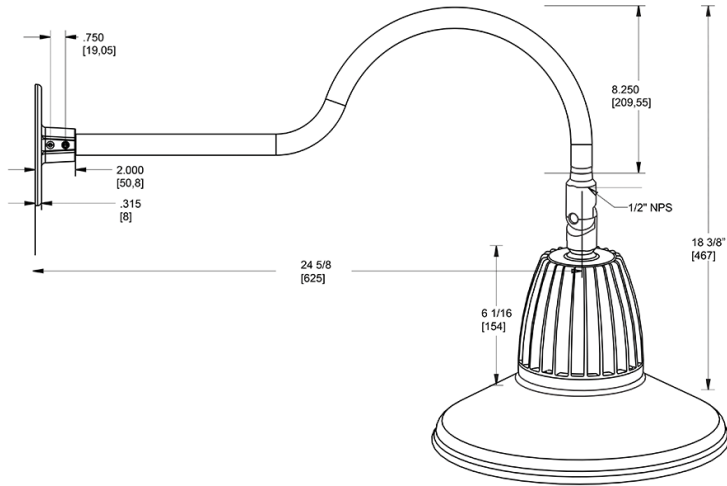

Dimensions

Features

- Adjustable 45° swivel joint
- Superior heat sink
- Die-cast aluminum housing
- 5-Year, No-Compromise Warranty

Ordering Matrix

Family	Wattage	Color Temp	Reflector	Shade	ShadeSize	Finish
GN1LED	13	Y		ST	11	BL
	13 = 13W 26 = 26W	Y = 3000K Warm N = 4000K Neutral	Blank = Flood R = Rectangular S = Spot	ST = Straight Shade	11 = 11" Blank = 15"	B = Black W = White A = Bronze S = Silver G = Hunter Green YL = Yellow LB = Light Blue BL = Royal Blue BWN = Brown I = Ivory R = Red