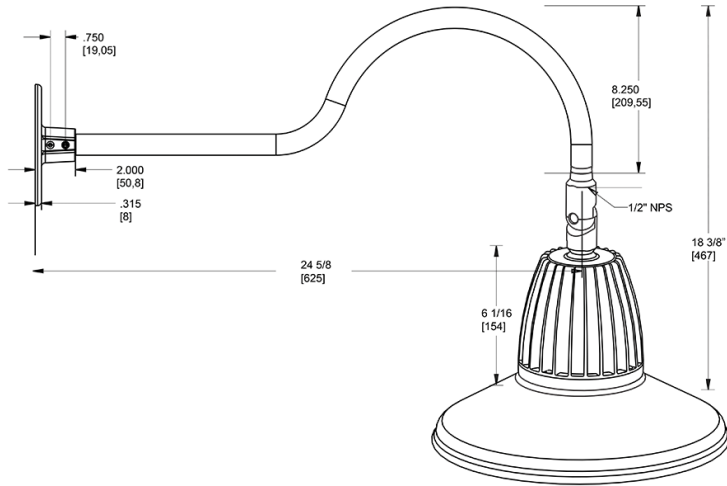

Dimensions

Features

- Adjustable 45° swivel joint
- Superior heat sink
- Die-cast aluminum housing
- 5-Year, No-Compromise Warranty

Ordering Matrix

Family	Wattage	Color Temp	Reflector	Shade	ShadeSize	Finish
GN1LED	13	Y	S	ST		S
	13 = 13W 26 = 26W	Y = 3000K Warm N = 4000K Neutral	Blank = Flood R = Rectangular S = Spot	ST = Straight Shade	11 = 11" Blank = 15"	B = Black W = White A = Bronze S = Silver G = Hunter Green YL = Yellow LB = Light Blue BL = Royal Blue BWN = Brown I = Ivory R = Red