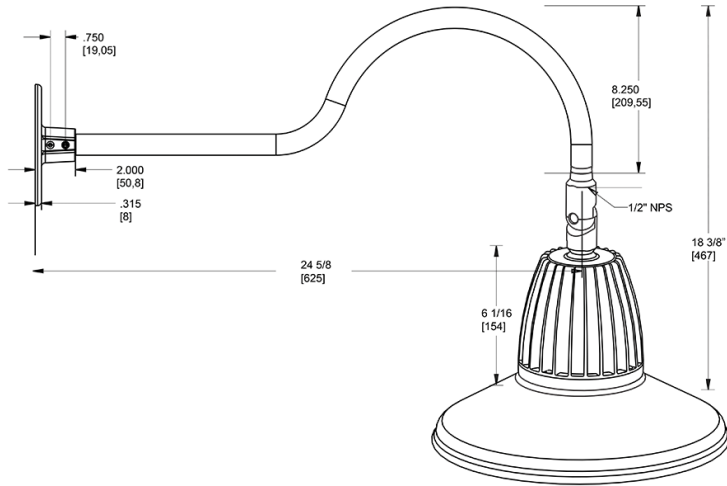

Dimensions

Features

- Adjustable 45° swivel joint
- Superior heat sink
- Die-cast aluminum housing
- 5-Year, No-Compromise Warranty

Ordering Matrix

Family	Wattage	Color Temp	Reflector	Shade	ShadeSize	Finish
GN1LED	13	Y	S	ST	11	R
	13 = 13W 26 = 26W	Y = 3000K Warm N = 4000K Neutral	Blank = Flood R = Rectangular S = Spot	ST = Straight Shade	11 = 11" Blank = 15"	B = Black W = White A = Bronze S = Silver G = Hunter Green YL = Yellow LB = Light Blue BL = Royal Blue BWN = Brown I = Ivory R = Red