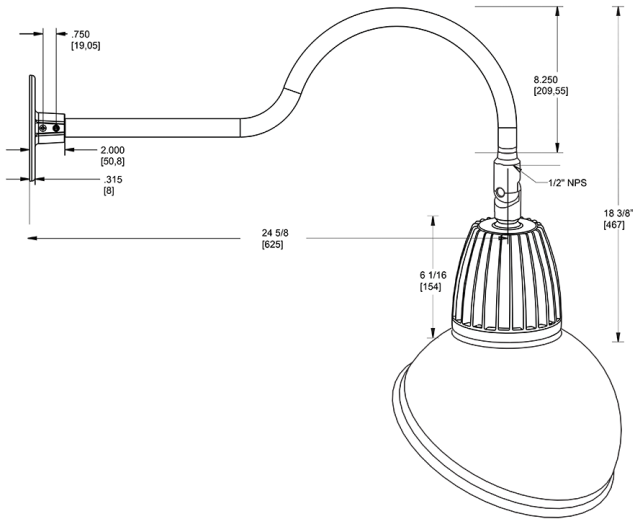

Technical Specifications

Compliance

UL Listed:

Suitable for wet locations. Suitable for mounting within 4ft (1.2m) of the ground.

IESNA LM-79 & lm-80 Testing:

RAB LED luminaires and LED components have been tested by an independent laboratory in accordance with IESNA lm-79 and lm-80

Dimensions

Features

- Adjustable 45° swivel joint
- Superior heat sink
- Die-cast aluminum housing
- 5-Year, No-Compromise Warranty

Ordering Matrix

Family	Wattage	Color Temp	Reflector	Shade	ShadeSize	Finish
GN1LED	13	Y	S	AD		R
	13 = 13W 26 = 26W	Y = 3000K Warm N = 4000K Neutral	Blank = Flood R = Rectangular S = Spot	AD = Angled Dome	11 = 11" Blank = 15"	B = Black W = White A = Bronze S = Silver G = Hunter Green YL = Yellow LB = Light Blue BL = Royal Blue BWN = Brown I = Ivory R = Red