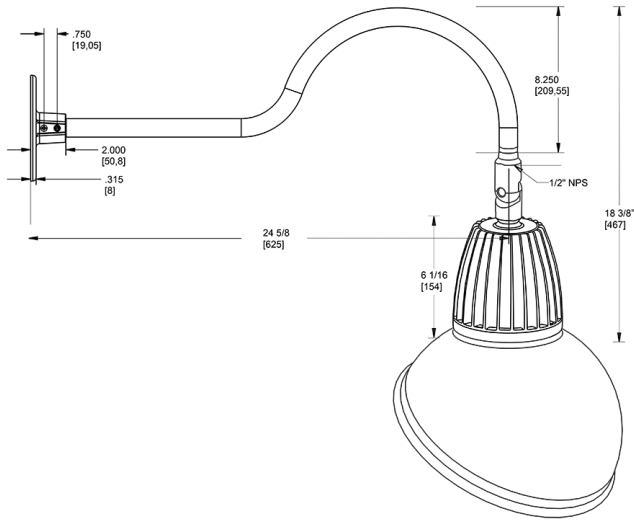

Technical Specifications

Compliance

UL Listed:

Suitable for wet locations. Suitable for mounting within 4ft (1.2m) of the ground.

IESNA LM-79 & lm-80 Testing:

RAB LED luminaires and LED components have been tested by an independent laboratory in accordance with IESNA lm-79 and lm-80

Dimensions

Features

- Adjustable 45° swivel joint
- Superior heat sink
- Die-cast aluminum housing
- 5-Year, No-Compromise Warranty

Ordering Matrix

Family	Wattage	Color Temp	Reflector	Shade	ShadeSize	Finish
GN1LED	13	Y	S	AD		LB
	13 = 13W 26 = 26W	Y = 3000K Warm N = 4000K Neutral	Blank = Flood R = Rectangular S = Spot	AD = Angled Dome	11 = 11" Blank = 15"	B = Black W = White A = Bronze S = Silver G = Hunter Green YL = Yellow LB = Light Blue BL = Royal Blue BWN = Brown I = Ivory R = Red