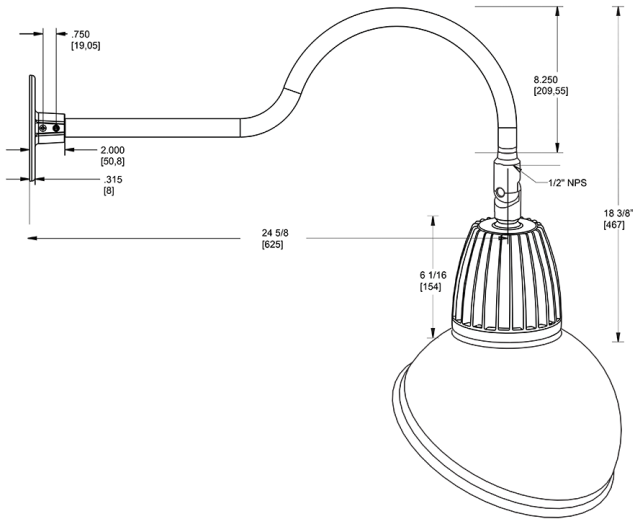

Technical Specifications

Compliance

UL Listed:

Suitable for wet locations. Suitable for mounting within 4ft (1.2m) of the ground.

IESNA LM-79 & lm-80 Testing:

RAB LED luminaires and LED components have been tested by an independent laboratory in accordance with IESNA lm-79 and lm-80

Dimensions

Features

- Adjustable 45° swivel joint
- Superior heat sink
- Die-cast aluminum housing
- 5-Year, No-Compromise Warranty

Ordering Matrix

Family	Wattage	Color Temp	Reflector	Shade	ShadeSize	Finish
GN1LED	13	Y	S	AD		I
	13 = 13W 26 = 26W	Y = 3000K Warm N = 4000K Neutral	Blank = Flood R = Rectangular S = Spot	AD = Angled Dome	11 = 11" Blank = 15"	B = Black W = White A = Bronze S = Silver G = Hunter Green YL = Yellow LB = Light Blue BL = Royal Blue BWN = Brown I = Ivory R = Red