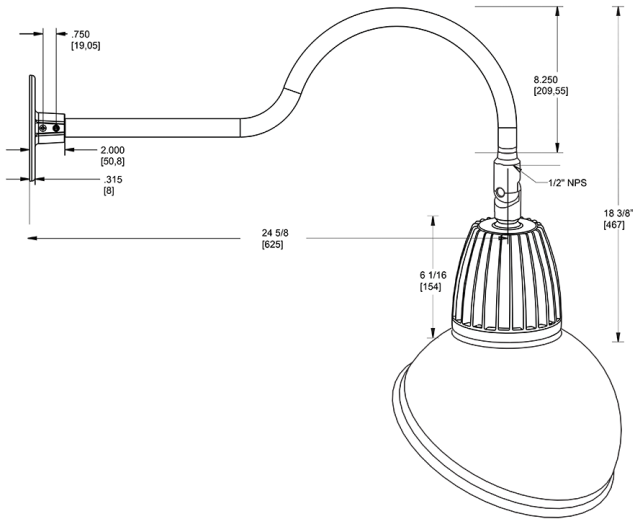

Technical Specifications

Compliance

UL Listed:

Suitable for wet locations. Suitable for mounting within 4ft (1.2m) of the ground.

IESNA LM-79 & lm-80 Testing:

RAB LED luminaires and LED components have been tested by an independent laboratory in accordance with IESNA lm-79 and lm-80

Dimensions

Features

- Adjustable 45° swivel joint
- Superior heat sink
- Die-cast aluminum housing
- 5-Year, No-Compromise Warranty

Ordering Matrix

Family	Wattage	Color Temp	Reflector	Shade	ShadeSize	Finish
GN1LED	13	Y	S	AD	11	YL
	13 = 13W 26 = 26W	Y = 3000K Warm N = 4000K Neutral	Blank = Flood R = Rectangular S = Spot	AD = Angled Dome	11 = 11" Blank = 15"	B = Black W = White A = Bronze S = Silver G = Hunter Green YL = Yellow LB = Light Blue BL = Royal Blue BWN = Brown I = Ivory R = Red