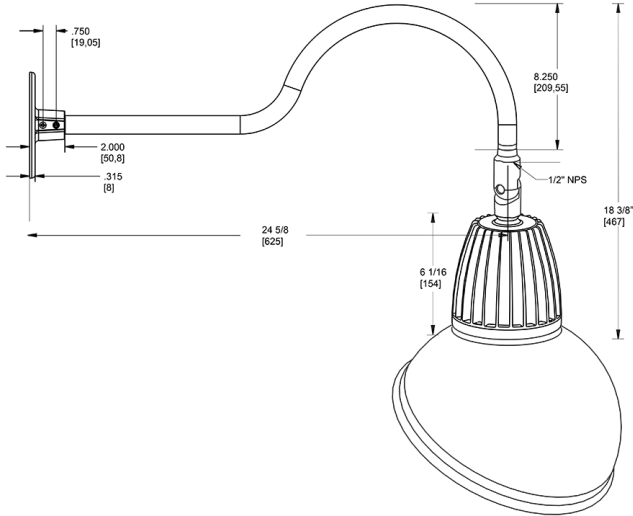

Dimensions

Features

- Adjustable 45° swivel joint
- Superior heat sink
- Die-cast aluminum housing
- 5-Year, No-Compromise Warranty

Ordering Matrix

Family	Wattage	Color Temp	Reflector	Shade	ShadeSize	Finish
GN1LED	13	Y	S	AD	11	W
	13 = 13W 26 = 26W	Y = 3000K Warm N = 4000K Neutral	Blank = Flood R = Rectangular S = Spot	AD = Angled Dome	11 = 11" Blank = 15"	B = Black W = White A = Bronze S = Silver G = Hunter Green YL = Yellow LB = Light Blue BL = Royal Blue BWN = Brown I = Ivory R = Red