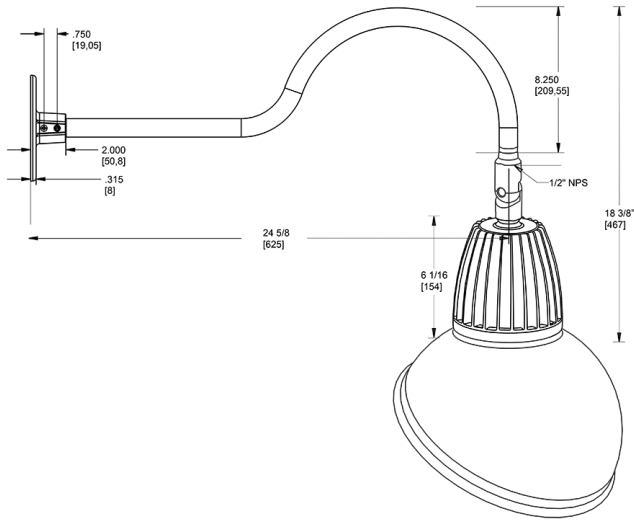

Technical Specifications

Compliance

UL Listed:

Suitable for wet locations. Suitable for mounting within 4ft (1.2m) of the ground.

IESNA LM-79 & lm-80 Testing:

RAB LED luminaires and LED components have been tested by an independent laboratory in accordance with IESNA lm-79 and lm-80

Dimensions

Features

- Adjustable 45° swivel joint
- Superior heat sink
- Die-cast aluminum housing
- 5-Year, No-Compromise Warranty

Ordering Matrix

Family	Wattage	Color Temp	Reflector	Shade	ShadeSize	Finish
GN1LED	13	Y	S	AD	11	I
	13 = 13W 26 = 26W	Y = 3000K Warm N = 4000K Neutral	Blank = Flood R = Rectangular S = Spot	AD = Angled Dome	11 = 11" Blank = 15"	B = Black W = White A = Bronze S = Silver G = Hunter Green YL = Yellow LB = Light Blue BL = Royal Blue BWN = Brown I = Ivory R = Red