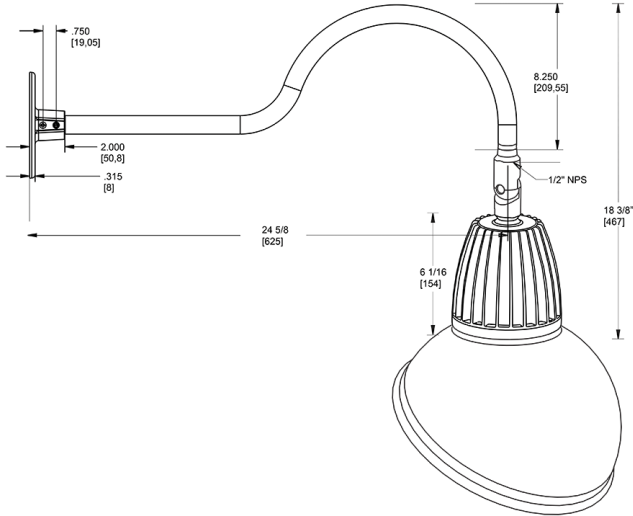

Dimensions

Features

- Adjustable 45° swivel joint
- Superior heat sink
- Die-cast aluminum housing
- 5-Year, No-Compromise Warranty

Ordering Matrix

Family	Wattage	Color Temp	Reflector	Shade	ShadeSize	Finish
GN1LED	13	Y	S	AD	11	B
	13 = 13W 26 = 26W	Y = 3000K Warm N = 4000K Neutral	Blank = Flood R = Rectangular S = Spot	AD = Angled Dome	11 = 11" Blank = 15"	B = Black W = White A = Bronze S = Silver G = Hunter Green YL = Yellow LB = Light Blue BL = Royal Blue BWN = Brown I = Ivory R = Red