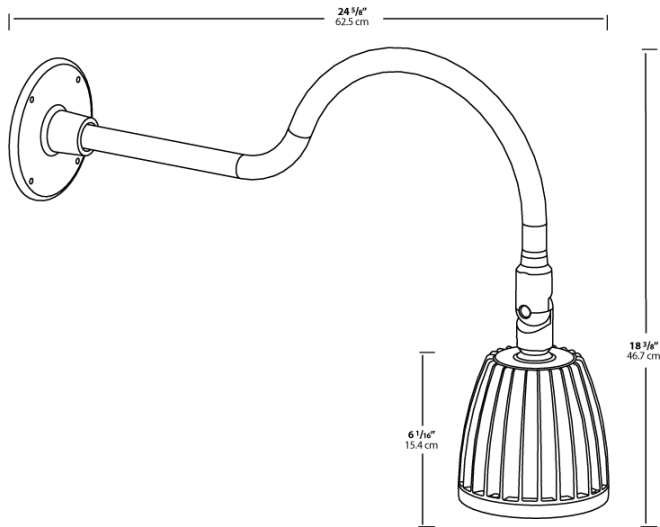

## Technical Specifications (continued)

## Dimensions

## Features

- Adjustable 45° swivel joint
- Superior heat sink
- Die-cast aluminum housing
- 5-Year, No-Compromise Warranty