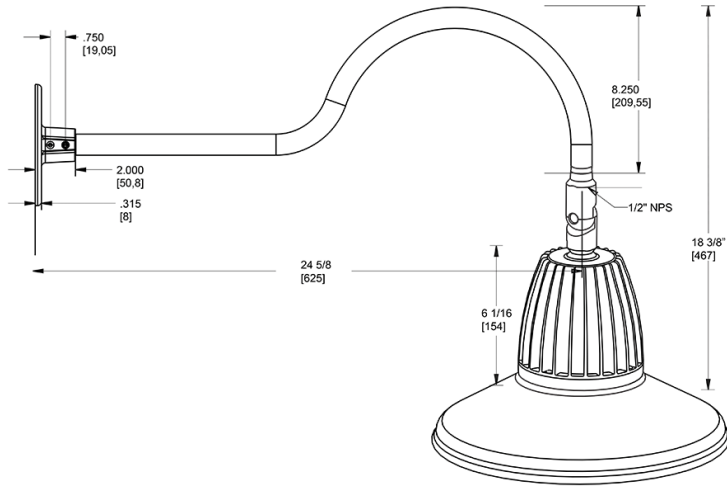

Dimensions

Features

- Adjustable 45° swivel joint
- Superior heat sink
- Die-cast aluminum housing
- 5-Year, No-Compromise Warranty

Ordering Matrix

Family	Wattage	Color Temp	Reflector	Shade	ShadeSize	Finish
GN1LED	13	Y	R	ST		S
	13 = 13W 26 = 26W	Y = 3000K Warm N = 4000K Neutral	Blank = Flood R = Rectangular S = Spot	ST = Straight Shade	11 = 11" Blank = 15"	B = Black W = White A = Bronze S = Silver G = Hunter Green YL = Yellow LB = Light Blue BL = Royal Blue BWN = Brown I = Ivory R = Red