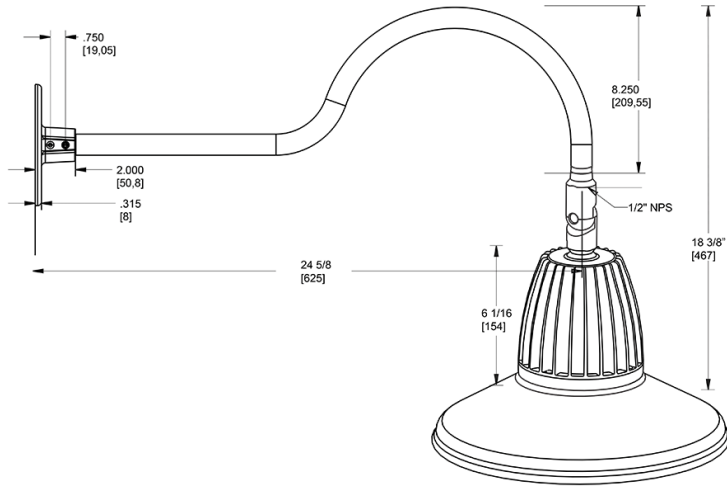

Dimensions

Features

- Adjustable 45° swivel joint
- Superior heat sink
- Die-cast aluminum housing
- 5-Year, No-Compromise Warranty

Ordering Matrix

Family	Wattage	Color Temp	Reflector	Shade	ShadeSize	Finish
GN1LED	13	Y	R	ST		R
	13 = 13W 26 = 26W	Y = 3000K Warm N = 4000K Neutral	Blank = Flood R = Rectangular S = Spot	ST = Straight Shade	11 = 11" Blank = 15"	B = Black W = White A = Bronze S = Silver G = Hunter Green YL = Yellow LB = Light Blue BL = Royal Blue BWN = Brown I = Ivory R = Red