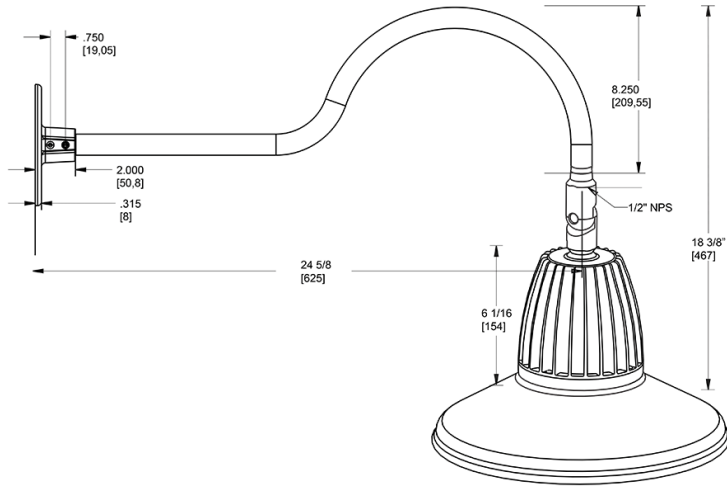

Dimensions

Features

- Adjustable 45° swivel joint
- Superior heat sink
- Die-cast aluminum housing
- 5-Year, No-Compromise Warranty

Ordering Matrix

Family	Wattage	Color Temp	Reflector	Shade	ShadeSize	Finish
GN1LED	13	Y	R	ST		BL
	13 = 13W 26 = 26W	Y = 3000K Warm N = 4000K Neutral	Blank = Flood R = Rectangular S = Spot	ST = Straight Shade	11 = 11" Blank = 15"	B = Black W = White A = Bronze S = Silver G = Hunter Green YL = Yellow LB = Light Blue BL = Royal Blue BWN = Brown I = Ivory R = Red