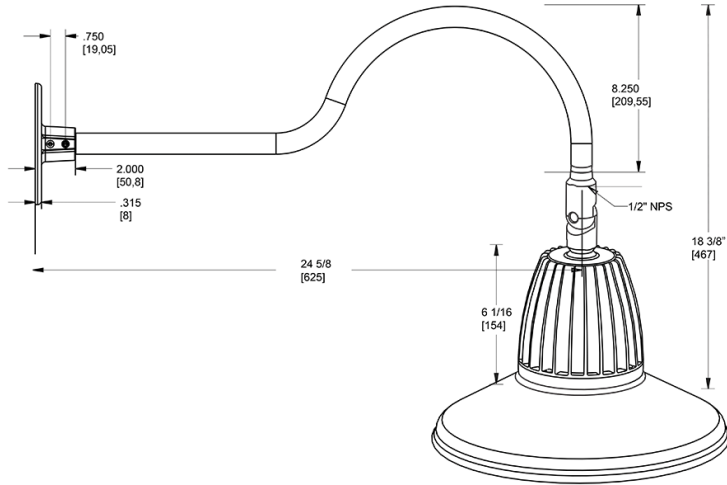

Dimensions

Features

- Adjustable 45° swivel joint
- Superior heat sink
- Die-cast aluminum housing
- 5-Year, No-Compromise Warranty

Ordering Matrix

Family	Wattage	Color Temp	Reflector	Shade	ShadeSize	Finish
GN1LED	13	Y	R	ST	11	W
	13 = 13W 26 = 26W	Y = 3000K Warm N = 4000K Neutral	Blank = Flood R = Rectangular S = Spot	ST = Straight Shade	11 = 11" Blank = 15"	B = Black W = White A = Bronze S = Silver G = Hunter Green YL = Yellow LB = Light Blue BL = Royal Blue BWN = Brown I = Ivory R = Red