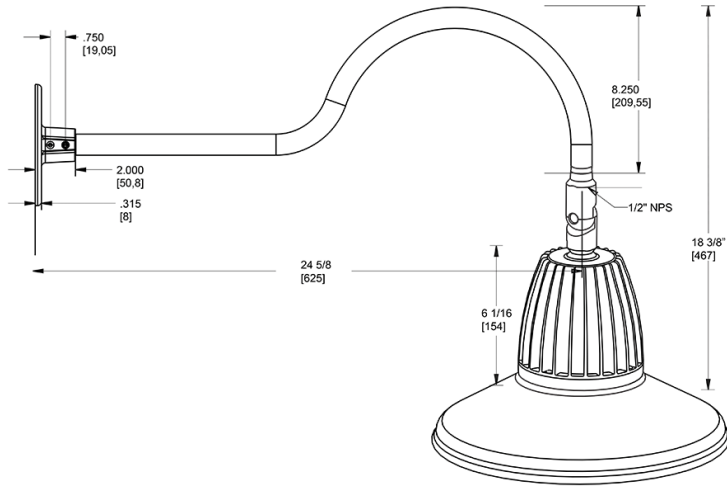

Dimensions

Features

- Adjustable 45° swivel joint
- Superior heat sink
- Die-cast aluminum housing
- 5-Year, No-Compromise Warranty

Ordering Matrix

Family	Wattage	Color Temp	Reflector	Shade	ShadeSize	Finish
GN1LED	13	Y	R	ST	11	S
	13 = 13W 26 = 26W	Y = 3000K Warm N = 4000K Neutral	Blank = Flood R = Rectangular S = Spot	ST = Straight Shade	11 = 11" Blank = 15"	B = Black W = White A = Bronze S = Silver G = Hunter Green YL = Yellow LB = Light Blue BL = Royal Blue BWN = Brown I = Ivory R = Red