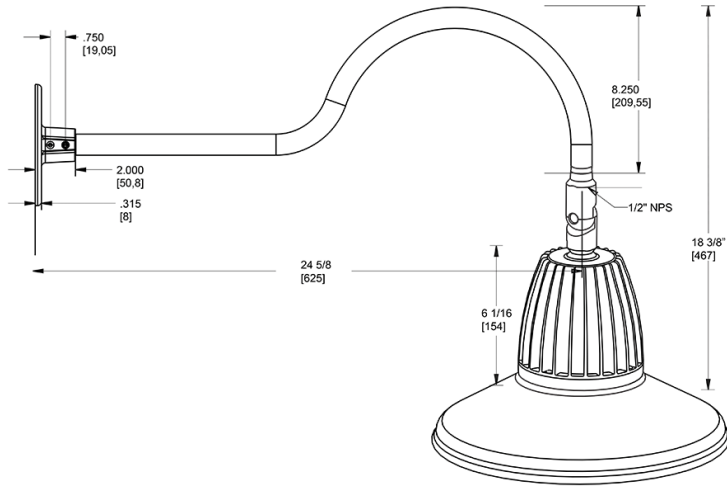

Dimensions

Features

- Adjustable 45° swivel joint
- Superior heat sink
- Die-cast aluminum housing
- 5-Year, No-Compromise Warranty

Ordering Matrix

Family	Wattage	Color Temp	Reflector	Shade	ShadeSize	Finish
GN1LED	13	Y	R	ST	11	R
	13 = 13W 26 = 26W	Y = 3000K Warm N = 4000K Neutral	Blank = Flood R = Rectangular S = Spot	ST = Straight Shade	11 = 11" Blank = 15"	B = Black W = White A = Bronze S = Silver G = Hunter Green YL = Yellow LB = Light Blue BL = Royal Blue BWN = Brown I = Ivory R = Red