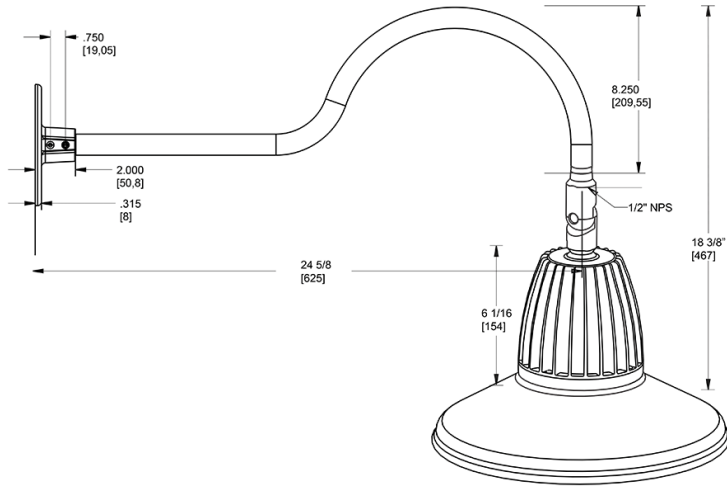

Dimensions

Features

- Adjustable 45° swivel joint
- Superior heat sink
- Die-cast aluminum housing
- 5-Year, No-Compromise Warranty

Ordering Matrix

Family	Wattage	Color Temp	Reflector	Shade	ShadeSize	Finish
GN1LED	13	Y	R	ST	11	BWN
	13 = 13W 26 = 26W	Y = 3000K Warm N = 4000K Neutral	Blank = Flood R = Rectangular S = Spot	ST = Straight Shade	11 = 11" Blank = 15"	B = Black W = White A = Bronze S = Silver G = Hunter Green YL = Yellow LB = Light Blue BL = Royal Blue BWN = Brown I = Ivory R = Red