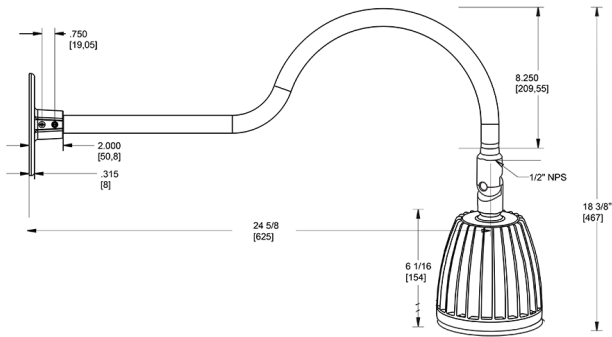

Dimensions

Features

- Adjustable 45° swivel joint
- Superior heat sink
- Die-cast aluminum housing
- 5-Year, No-Compromise Warranty

Ordering Matrix

Family	Wattage	Color Temp	Reflector	Shade	ShadeSize	Finish
GN1LED	13	Y	R			G
	13 = 13W 26 = 26W	Y = 3000K Warm N = 4000K Neutral	Blank = Flood R = Rectangular S = Spot	Blank = No Shade	Blank = No Shade Size	B = Black W = White A = Bronze S = Silver G = Hunter Green YL = Yellow LB = Light Blue BL = Royal Blue BWN = Brown I = Ivory R = Red