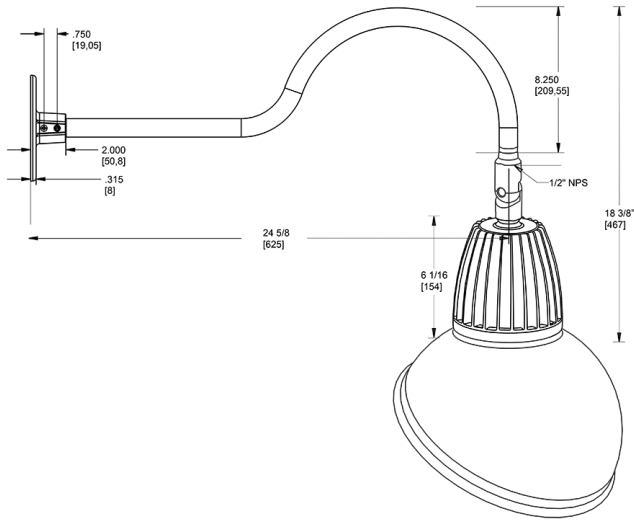

Dimensions

Features

- Adjustable 45° swivel joint
- Superior heat sink
- Die-cast aluminum housing
- 5-Year, No-Compromise Warranty

Ordering Matrix

Family	Wattage	Color Temp	Reflector	Shade	ShadeSize	Finish
GN1LED	13	Y	R	AD		YL
	13 = 13W 26 = 26W	Y = 3000K Warm N = 4000K Neutral	Blank = Flood R = Rectangular S = Spot	AD = Angled Dome	11 = 11" Blank = 15"	B = Black W = White A = Bronze S = Silver G = Hunter Green YL = Yellow LB = Light Blue BL = Royal Blue BWN = Brown I = Ivory R = Red