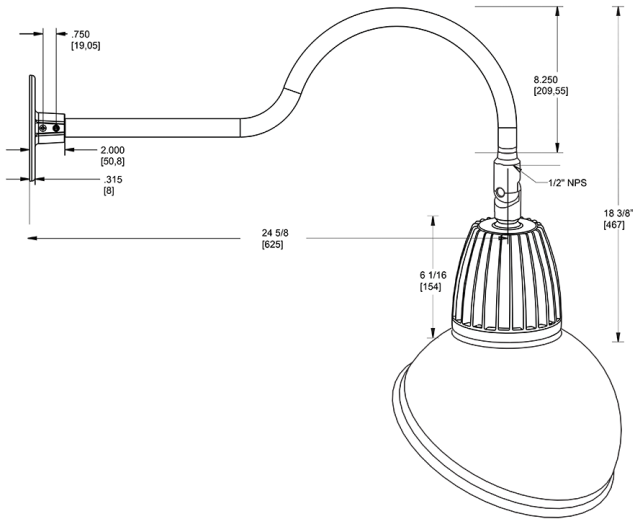

Dimensions

Features

- Adjustable 45° swivel joint
- Superior heat sink
- Die-cast aluminum housing
- 5-Year, No-Compromise Warranty

Ordering Matrix

Family	Wattage	Color Temp	Reflector	Shade	ShadeSize	Finish
GN1LED	13	Y	R	AD		LB
	13 = 13W 26 = 26W	Y = 3000K Warm N = 4000K Neutral	Blank = Flood R = Rectangular S = Spot	AD = Angled Dome	11 = 11" Blank = 15"	B = Black W = White A = Bronze S = Silver G = Hunter Green YL = Yellow LB = Light Blue BL = Royal Blue BWN = Brown I = Ivory R = Red