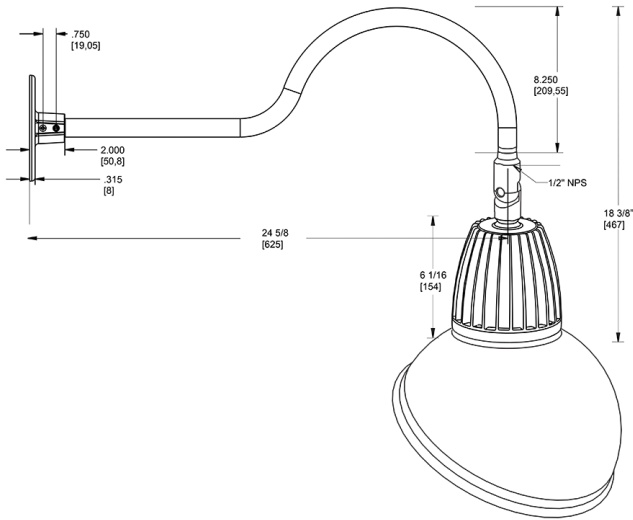

Technical Specifications

Compliance

UL Listed:

Suitable for wet locations. Suitable for mounting within 4ft (1.2m) of the ground.

IESNA LM-79 & lm-80 Testing:

RAB LED luminaires and LED components have been tested by an independent laboratory in accordance with IESNA lm-79 and lm-80

Dimensions

Features

- Adjustable 45° swivel joint
- Superior heat sink
- Die-cast aluminum housing
- 5-Year, No-Compromise Warranty

Ordering Matrix

Family	Wattage	Color Temp	Reflector	Shade	ShadeSize	Finish
GN1LED	13	Y	R	AD	11	LB
	13 = 13W 26 = 26W	Y = 3000K Warm N = 4000K Neutral	Blank = Flood R = Rectangular S = Spot	AD = Angled Dome	11 = 11" Blank = 15"	B = Black W = White A = Bronze S = Silver G = Hunter Green YL = Yellow LB = Light Blue BL = Royal Blue BWN = Brown I = Ivory R = Red