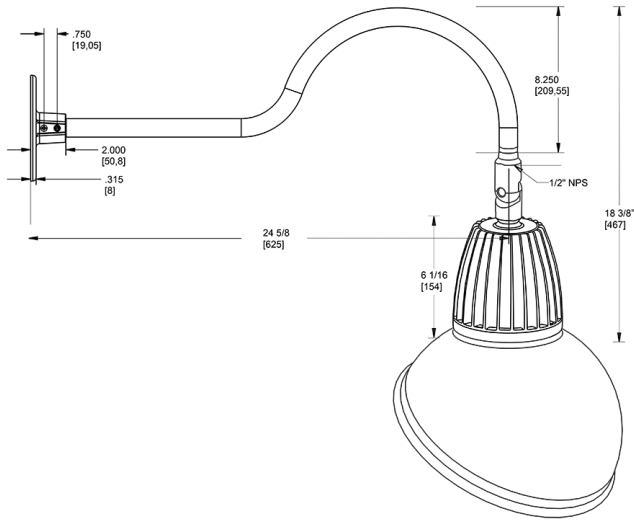

Technical Specifications

Compliance

UL Listed:

Suitable for wet locations. Suitable for mounting within 4ft (1.2m) of the ground.

IESNA LM-79 & lm-80 Testing:

RAB LED luminaires and LED components have been tested by an independent laboratory in accordance with IESNA lm-79 and lm-80

Dimensions

Features

- Adjustable 45° swivel joint
- Superior heat sink
- Die-cast aluminum housing
- 5-Year, No-Compromise Warranty

Ordering Matrix

Family	Wattage	Color Temp	Reflector	Shade	ShadeSize	Finish
GN1LED	13	Y	R	AD	11	I
	13 = 13W 26 = 26W	Y = 3000K Warm N = 4000K Neutral	Blank = Flood R = Rectangular S = Spot	AD = Angled Dome	11 = 11" Blank = 15"	B = Black W = White A = Bronze S = Silver G = Hunter Green YL = Yellow LB = Light Blue BL = Royal Blue BWN = Brown I = Ivory R = Red