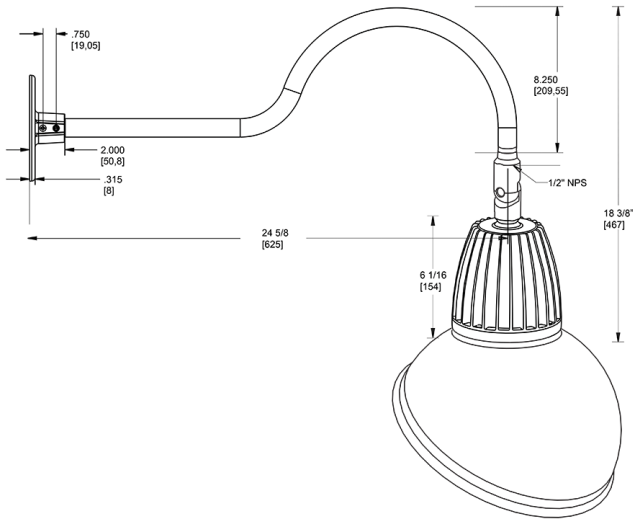

Technical Specifications

Compliance

UL Listed:

Suitable for wet locations. Suitable for mounting within 4ft (1.2m) of the ground.

IESNA LM-79 & lm-80 Testing:

RAB LED luminaires and LED components have been tested by an independent laboratory in accordance with IESNA lm-79 and lm-80

Dimensions

Features

- Adjustable 45° swivel joint
- Superior heat sink
- Die-cast aluminum housing
- 5-Year, No-Compromise Warranty

Ordering Matrix

Family	Wattage	Color Temp	Reflector	Shade	ShadeSize	Finish
GN1LED	13	Y	R	AD	11	G
	13 = 13W 26 = 26W	Y = 3000K Warm N = 4000K Neutral	Blank = Flood R = Rectangular S = Spot	AD = Angled Dome	11 = 11" Blank = 15"	B = Black W = White A = Bronze S = Silver G = Hunter Green YL = Yellow LB = Light Blue BL = Royal Blue BWN = Brown I = Ivory R = Red