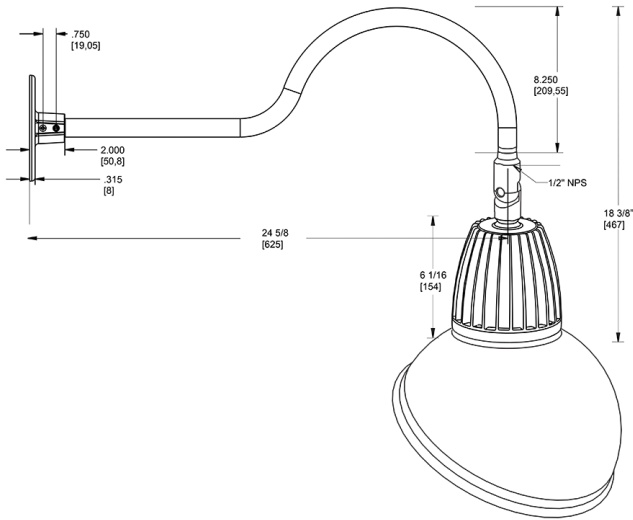

Dimensions

Features

- Adjustable 45° swivel joint
- Superior heat sink
- Die-cast aluminum housing
- 5-Year, No-Compromise Warranty

Ordering Matrix

Family	Wattage	Color Temp	Reflector	Shade	ShadeSize	Finish
GN1LED	13	Y		AD		YL
	13 = 13W 26 = 26W	Y = 3000K Warm N = 4000K Neutral	Blank = Flood R = Rectangular S = Spot	AD = Angled Dome	11 = 11" Blank = 15"	B = Black W = White A = Bronze S = Silver G = Hunter Green YL = Yellow LB = Light Blue BL = Royal Blue BWN = Brown I = Ivory R = Red