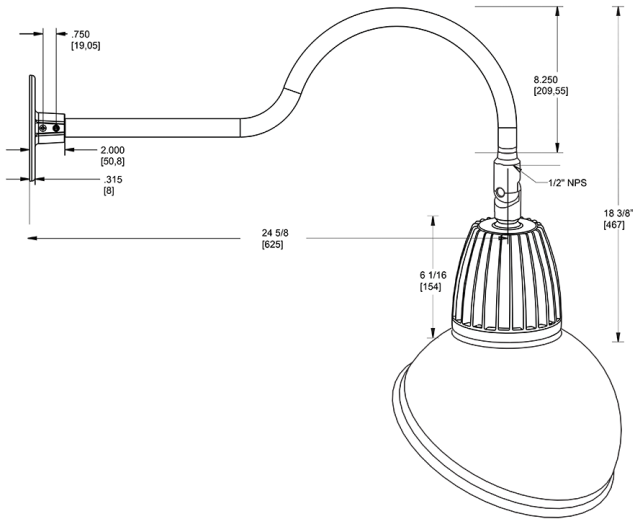

Technical Specifications

Compliance

UL Listed:

Suitable for wet locations. Suitable for mounting within 4ft (1.2m) of the ground.

IESNA LM-79 & lm-80 Testing:

RAB LED luminaires and LED components have been tested by an independent laboratory in accordance with IESNA lm-79 and lm-80

Dimensions

Features

- Adjustable 45° swivel joint
- Superior heat sink
- Die-cast aluminum housing
- 5-Year, No-Compromise Warranty

Ordering Matrix

Family	Wattage	Color Temp	Reflector	Shade	ShadeSize	Finish
GN1LED	13	Y		AD		S
	13 = 13W 26 = 26W	Y = 3000K Warm N = 4000K Neutral	Blank = Flood R = Rectangular S = Spot	AD = Angled Dome	11 = 11" Blank = 15"	B = Black W = White A = Bronze S = Silver G = Hunter Green YL = Yellow LB = Light Blue BL = Royal Blue BWN = Brown I = Ivory R = Red