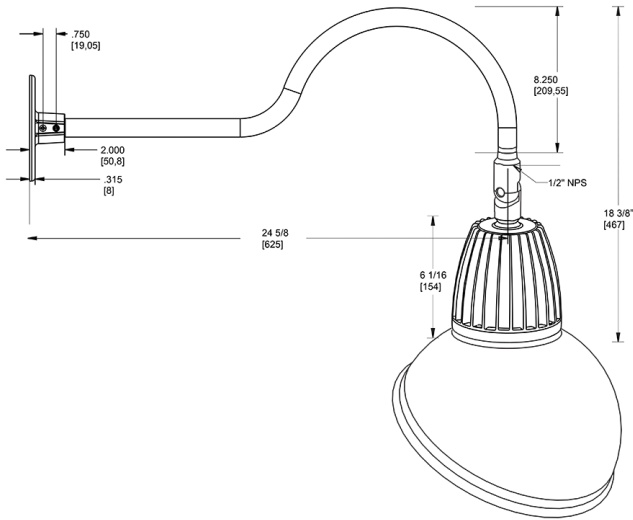

Dimensions

Features

- Adjustable 45° swivel joint
- Superior heat sink
- Die-cast aluminum housing
- 5-Year, No-Compromise Warranty

Ordering Matrix

Family	Wattage	Color Temp	Reflector	Shade	ShadeSize	Finish
GN1LED	13	Y		AD		LB
	13 = 13W 26 = 26W	Y = 3000K Warm N = 4000K Neutral	Blank = Flood R = Rectangular S = Spot	AD = Angled Dome	11 = 11" Blank = 15"	B = Black W = White A = Bronze S = Silver G = Hunter Green YL = Yellow LB = Light Blue BL = Royal Blue BWN = Brown I = Ivory R = Red