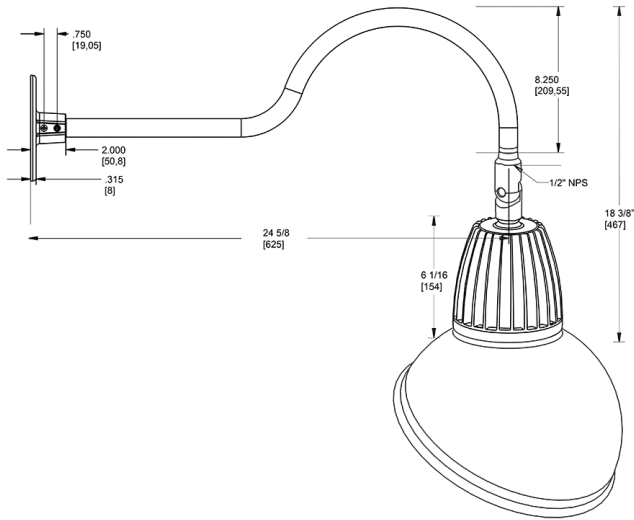

Dimensions

Features

- Adjustable 45° swivel joint
- Superior heat sink
- Die-cast aluminum housing
- 5-Year, No-Compromise Warranty

Ordering Matrix

Family	Wattage	Color Temp	Reflector	Shade	ShadeSize	Finish
GN1LED	13	Y		AD		G
	13 = 13W 26 = 26W	Y = 3000K Warm N = 4000K Neutral	Blank = Flood R = Rectangular S = Spot	AD = Angled Dome	11 = 11" Blank = 15"	B = Black W = White A = Bronze S = Silver G = Hunter Green YL = Yellow LB = Light Blue BL = Royal Blue BWN = Brown I = Ivory R = Red