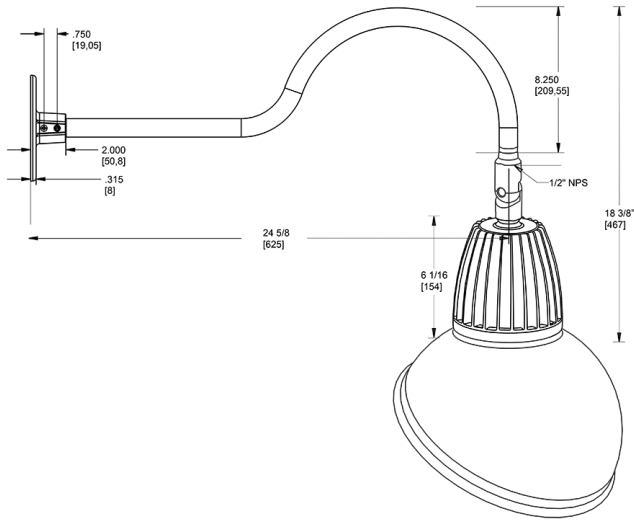

Technical Specifications

Compliance

UL Listed:

Suitable for wet locations. Suitable for mounting within 4ft (1.2m) of the ground.

IESNA LM-79 & lm-80 Testing:

RAB LED luminaires and LED components have been tested by an independent laboratory in accordance with IESNA lm-79 and lm-80

Dimensions

Features

- Adjustable 45° swivel joint
- Superior heat sink
- Die-cast aluminum housing
- 5-Year, No-Compromise Warranty

Ordering Matrix

Family	Wattage	Color Temp	Reflector	Shade	ShadeSize	Finish
GN1LED	13	Y		AD		BL
	13 = 13W 26 = 26W	Y = 3000K Warm N = 4000K Neutral	Blank = Flood R = Rectangular S = Spot	AD = Angled Dome	11 = 11" Blank = 15"	B = Black W = White A = Bronze S = Silver G = Hunter Green YL = Yellow LB = Light Blue BL = Royal Blue BWN = Brown I = Ivory R = Red