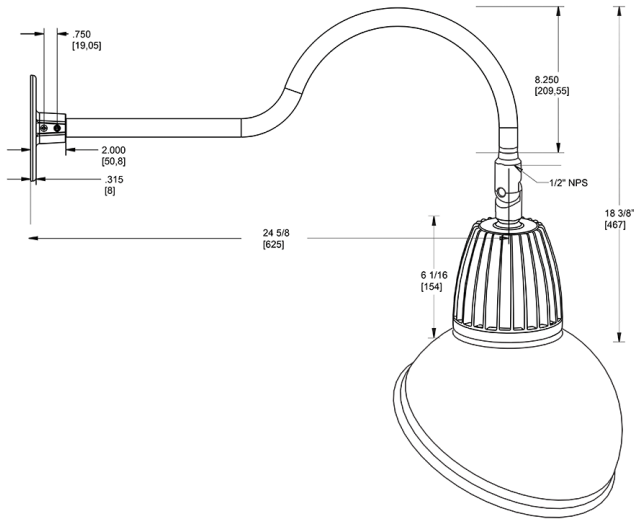

Technical Specifications

Compliance

UL Listed:

Suitable for wet locations. Suitable for mounting within 4ft (1.2m) of the ground.

IESNA LM-79 & lm-80 Testing:

RAB LED luminaires and LED components have been tested by an independent laboratory in accordance with IESNA lm-79 and lm-80

Dimensions

Features

- Adjustable 45° swivel joint
- Superior heat sink
- Die-cast aluminum housing
- 5-Year, No-Compromise Warranty

Ordering Matrix

Family	Wattage	Color Temp	Reflector	Shade	ShadeSize	Finish
GN1LED	13	Y		AD		A
	13 = 13W 26 = 26W	Y = 3000K Warm N = 4000K Neutral	Blank = Flood R = Rectangular S = Spot	AD = Angled Dome	11 = 11" Blank = 15"	B = Black W = White A = Bronze S = Silver G = Hunter Green YL = Yellow LB = Light Blue BL = Royal Blue BWN = Brown I = Ivory R = Red